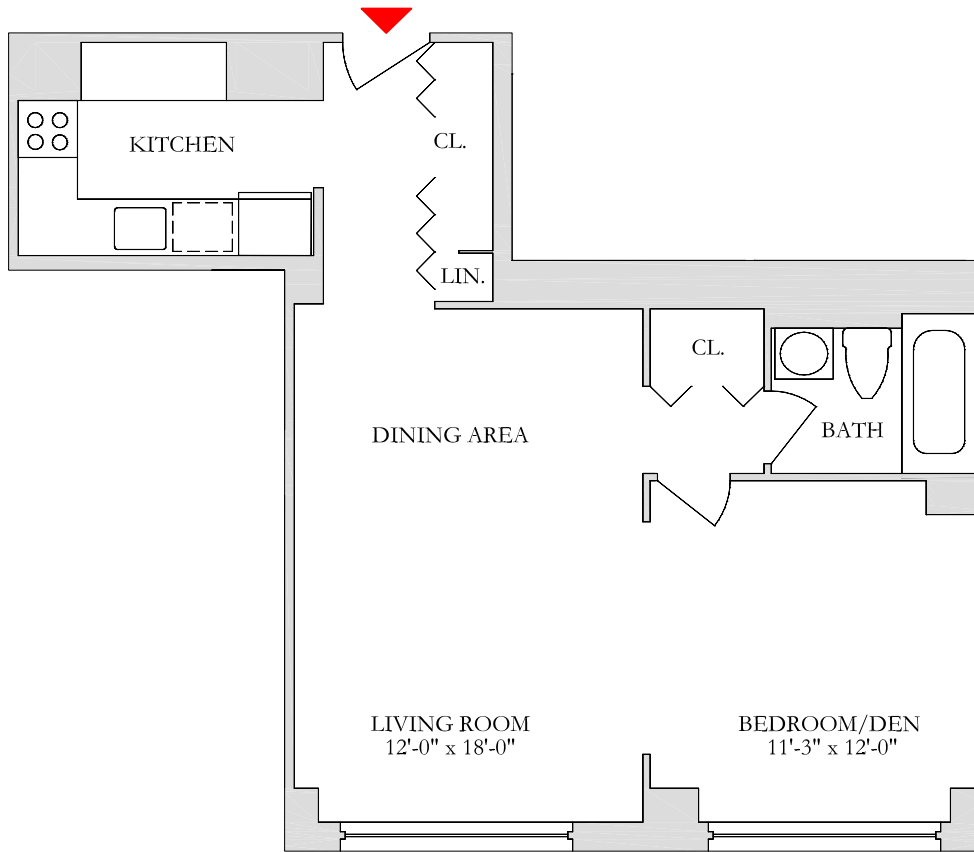

NORMANDIE COURT

225 EAST 95th STREET

Unit A
Floors: 3 - 34

96TH STREET

95TH STREET

Ogden

CAP PROPERTIES, LLC

For more information
Phone: (212) 289-5000
www.ogdencapproperties.com

All dimensions are approximate and subject to normal construction variances.