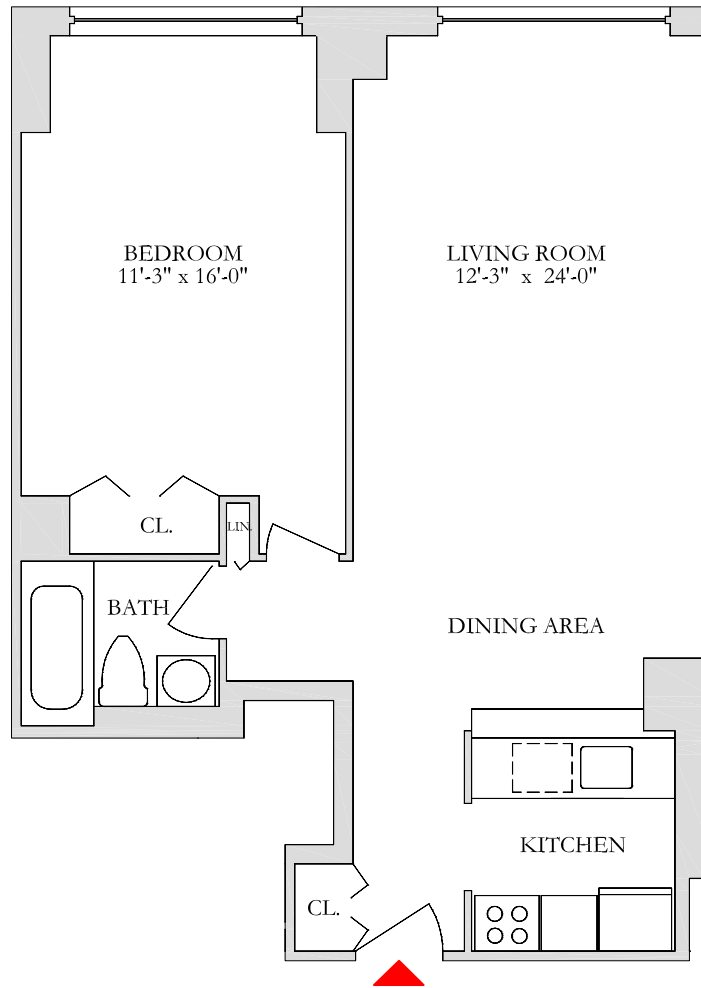

NORMANDIE COURT

225 EAST 95th STREET

Unit G
Floors: 2 - 34

Ogden
CAP PROPERTIES, LLC

For more information
Phone: (212) 289-5000
www.ogdenapproperties.com

All dimensions are approximate and subject to normal construction variances.