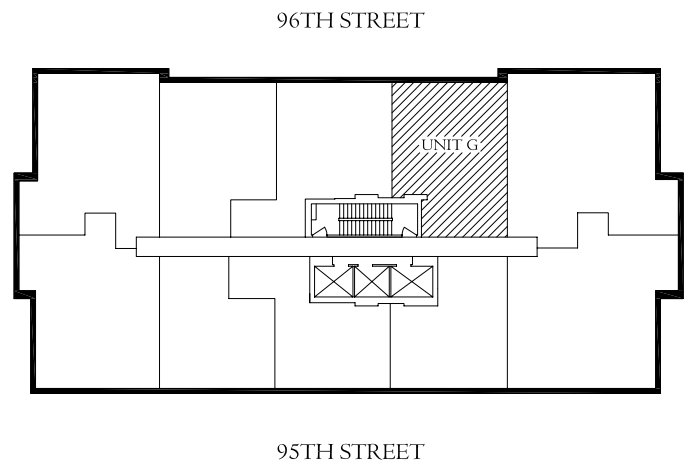

NORMANDIE COURT

225 EAST 95th STREET

Unit G
Floors: 2 - 34

Ogden
CAP PROPERTIES, LLC

For more information
Phone: (212) 289-5000
www.ogdenapproperties.com

All dimensions are approximate and subject to normal construction variances.